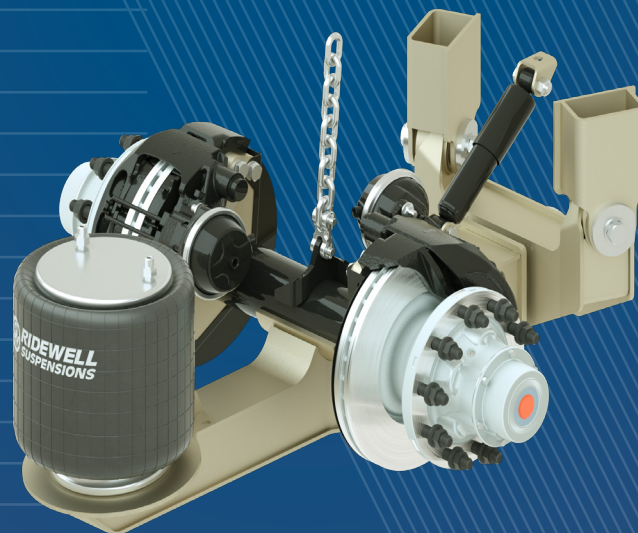

### Features

40K Capacity Per Line

Axle Tracks from 32" to 41"

Mounting Heights from 11.5" to 25"

Drum and Disc Brake Compatible

Available for 17.5", 19.5" and 22.5" tires

[www.ridewellcorp.com](http://www.ridewellcorp.com)