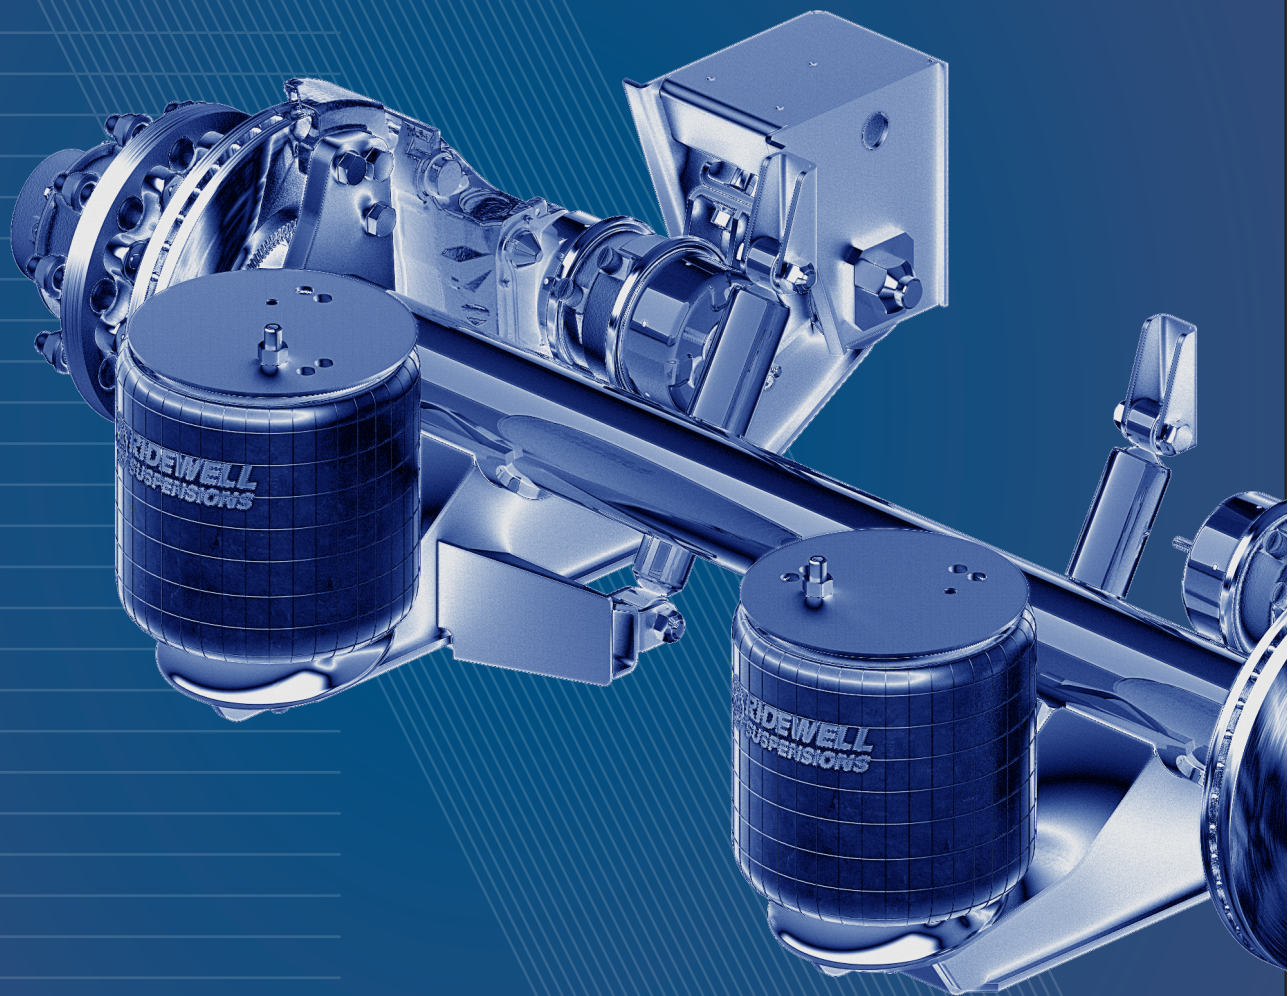

www.ridewellcorp.com