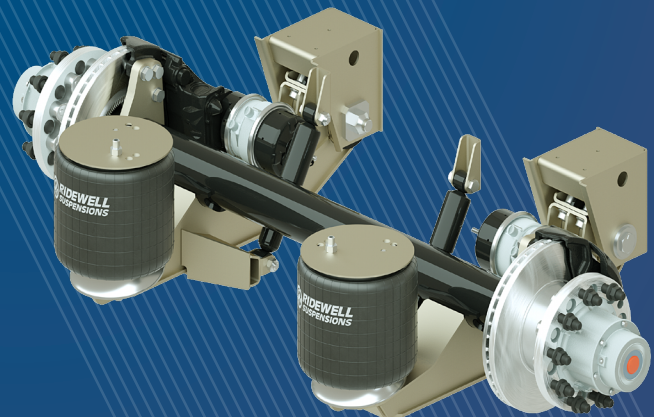

RAR-240

Trailer Air-Ride Suspensions

Features and Applications

Extreme Durability

Low Maintenance

Weld-on or Bolt-on Mounting

Clamp In Bushing

Compatible with Disc and Drum Brakes

25k-55k Capacities

Portal Yoke Mount

Overslung & Underslung Options

www.ridewellcorp.com