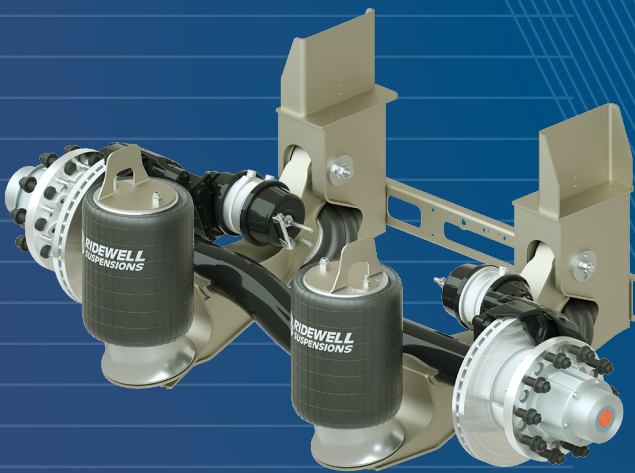

RCA-215

Non-Steerable Auxiliary
Lift Axle

Features and Applications

22.5K Capacity

Available for Truck or Trailer

Maintenance Free Pivot Bolt

SpeedSet Alignment Feature

7.5" -18" Ride Height Range

Compatible with Disc and Drum Brakes

www.ridewellcorp.com