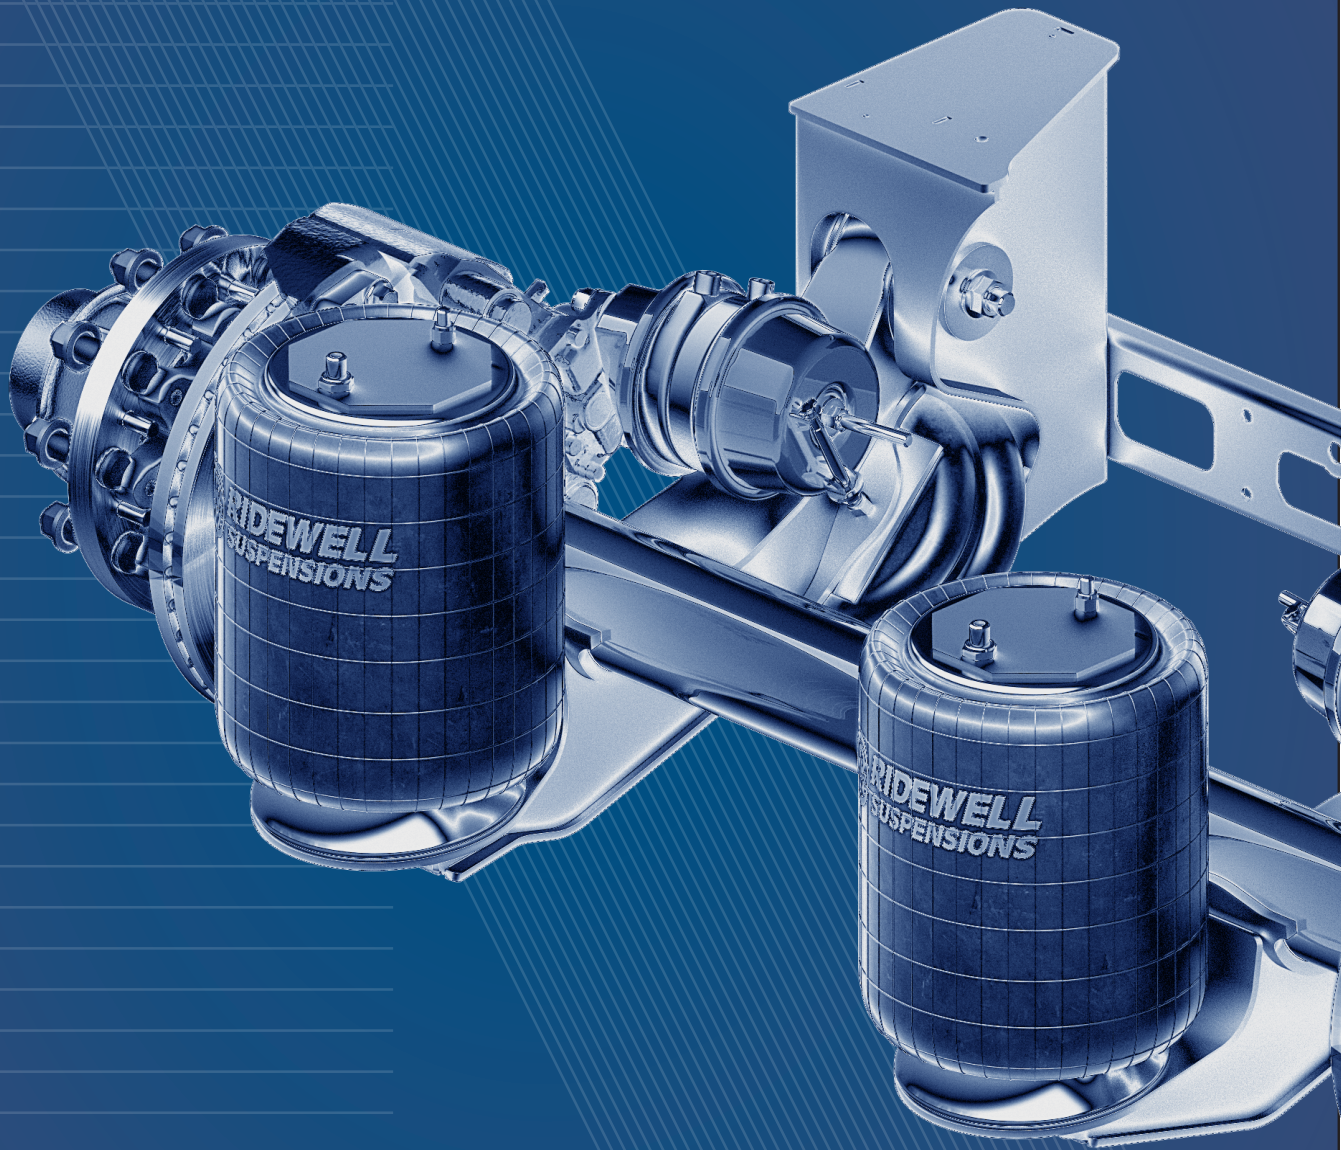

www.ridewellcorp.com