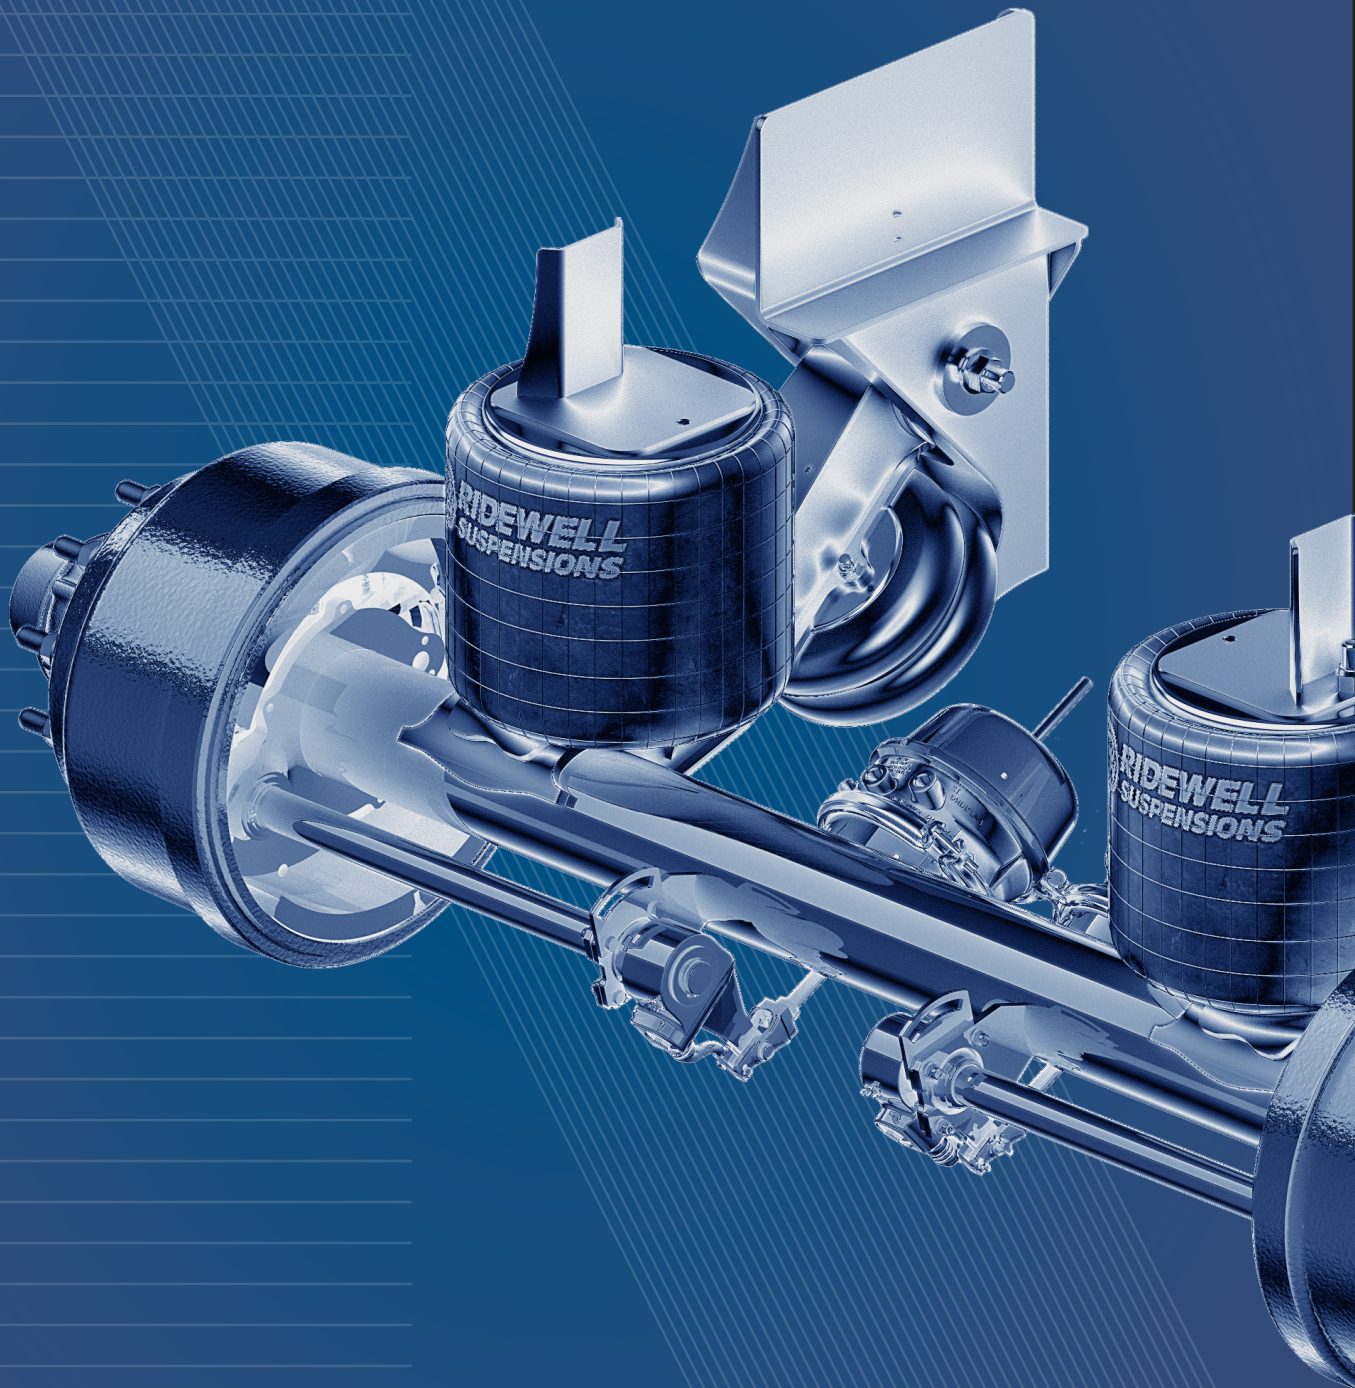

RUL-245

Non-Steerable Auxiliary
Lift Axle

Features and Applications

13.2k Capacity

Available for Truck or Trailer

Maintenance Free Pivot Bolt

SpeedSet Alignment Feature

11"-20" Ride Height Range

Compatible with Disc and Drum Brakes

Available for Straight or Drop Center Axles

www.ridewellcorp.com