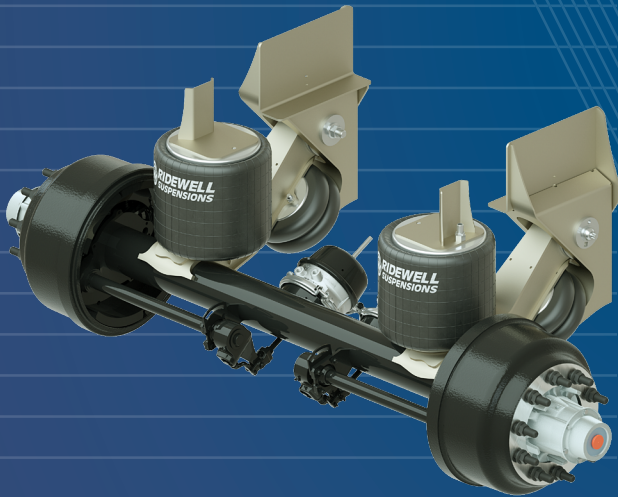

RUL-245

Non-Steerable Auxiliary
Lift Axle

Features and Applications

13.2k Capacity

Available for Truck or Trailer

Maintenance Free Pivot Bolt

SpeedSet Alignment Feature

11"-20" Ride Height Range

Compatible with Disc and Drum Brakes

Available for Straight or Drop Center Axles

www.ridewellcorp.com