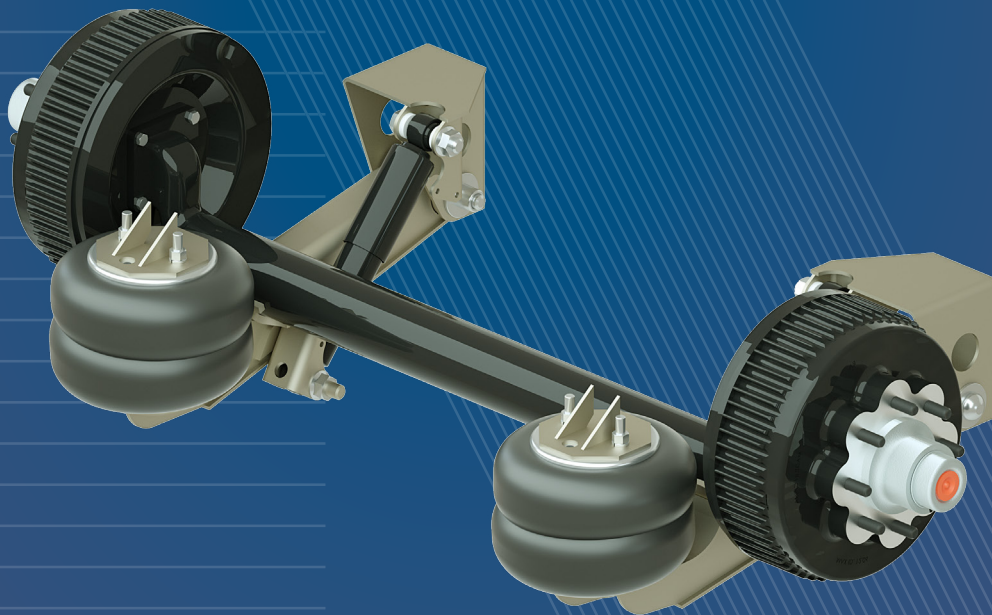

RAR-244 8K

Trailer Air-Ride Suspensions

Features and Applications

8K Suspension Capacity

Integrated Height Control Valve

Customer Supplied Electric/Hydraulic Brake Axles

Built in Lift Kit Provisions

Turn Key Compressor Kit